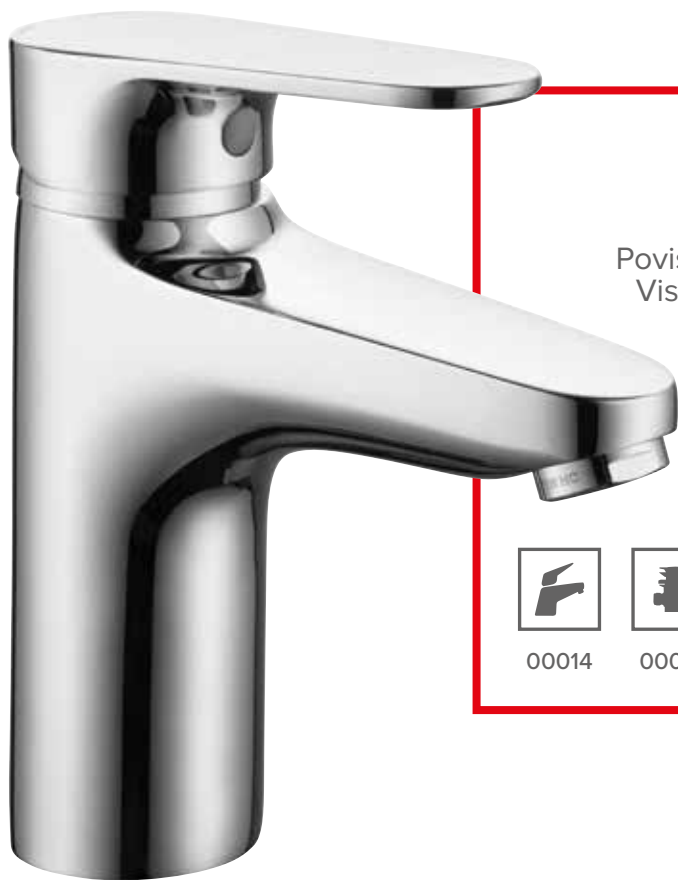

Infinity i12

Povišana armatura za umivalnik
Visoka armatura za umivaonik

00014

00012

00013

00011

01012

/ Vse armature za umivalnik imajo vgrajen eco perlator, ki omogoča pretok vode 6 l / minuto.
/ Sve armature za umivaonik imajo ugrađen eco perlator s protokom vode od 6 l / min.